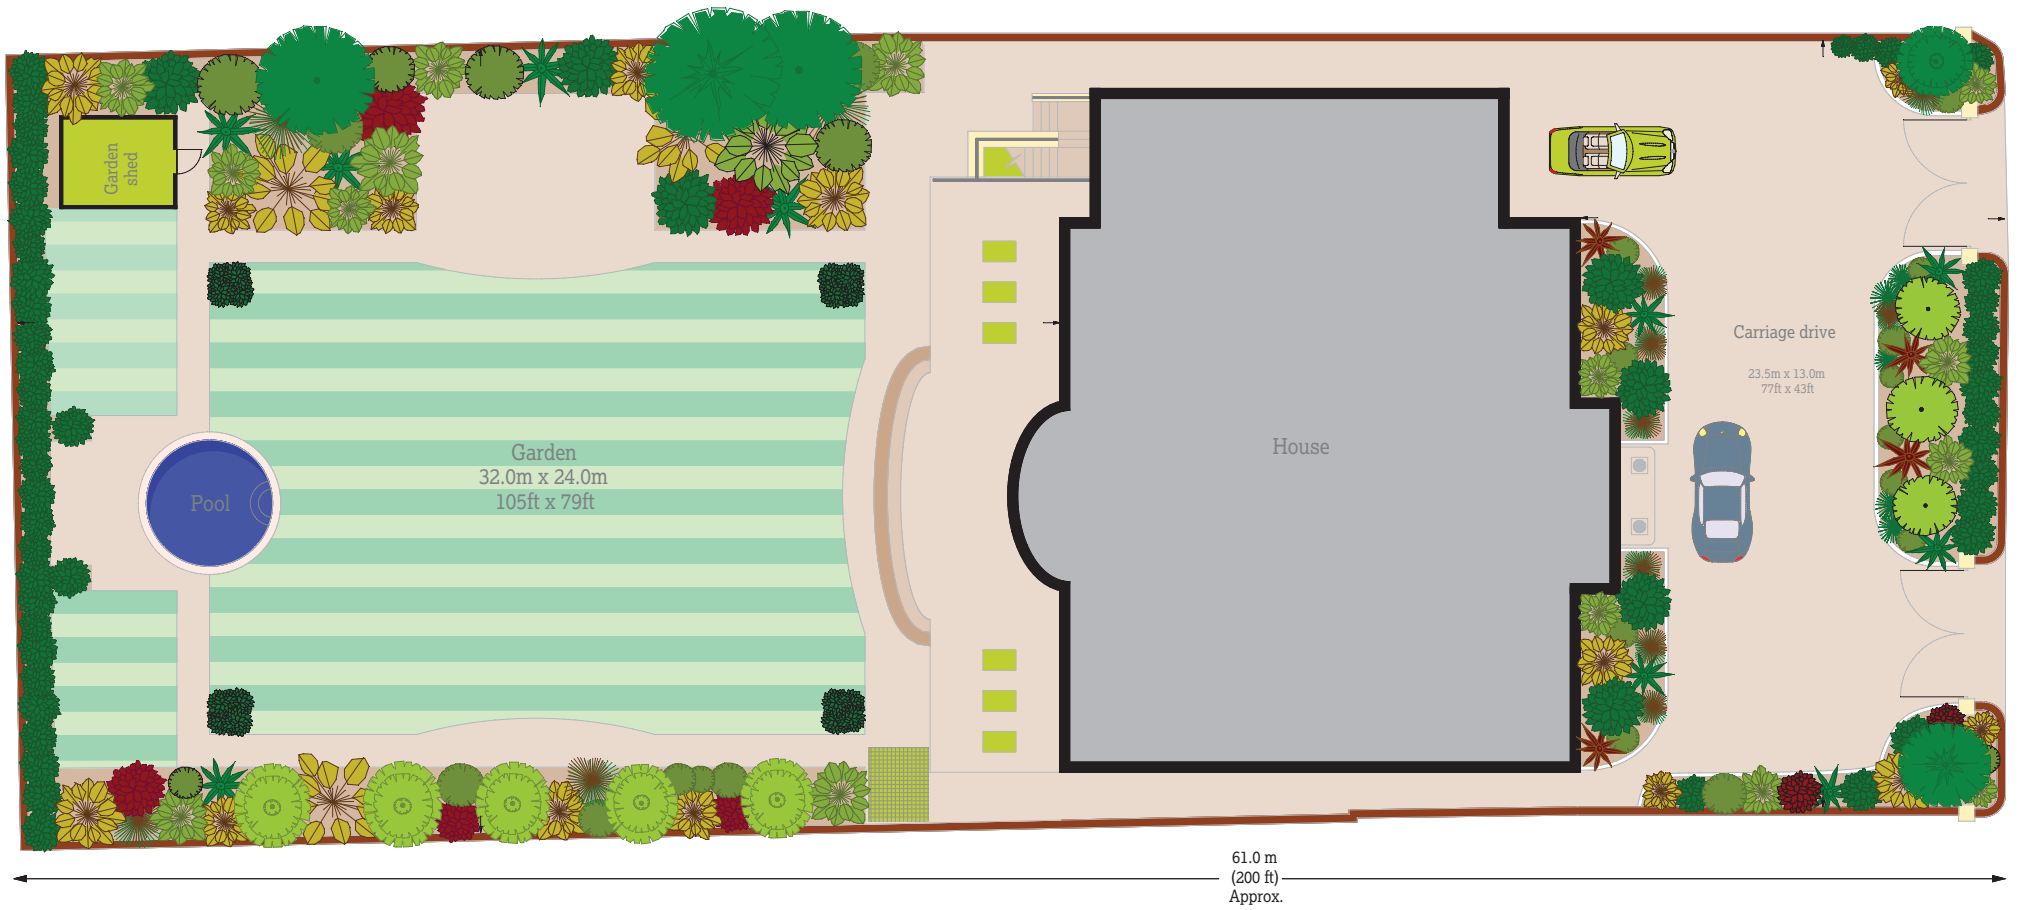

Masterplan

Approximate site area 0.36 Acres (1450 sq.m)
Approximate internal area 1393.5 sq.m (15000 sq.ft)
For identification purposes only. Not to scale.

Lower ground floor

For identification purposes only. Not to scale.

Ground floor

For identification purposes only. Not to scale.

First floor

For identification purposes only. Not to scale.

Second floor

For identification purposes only. Not to scale.