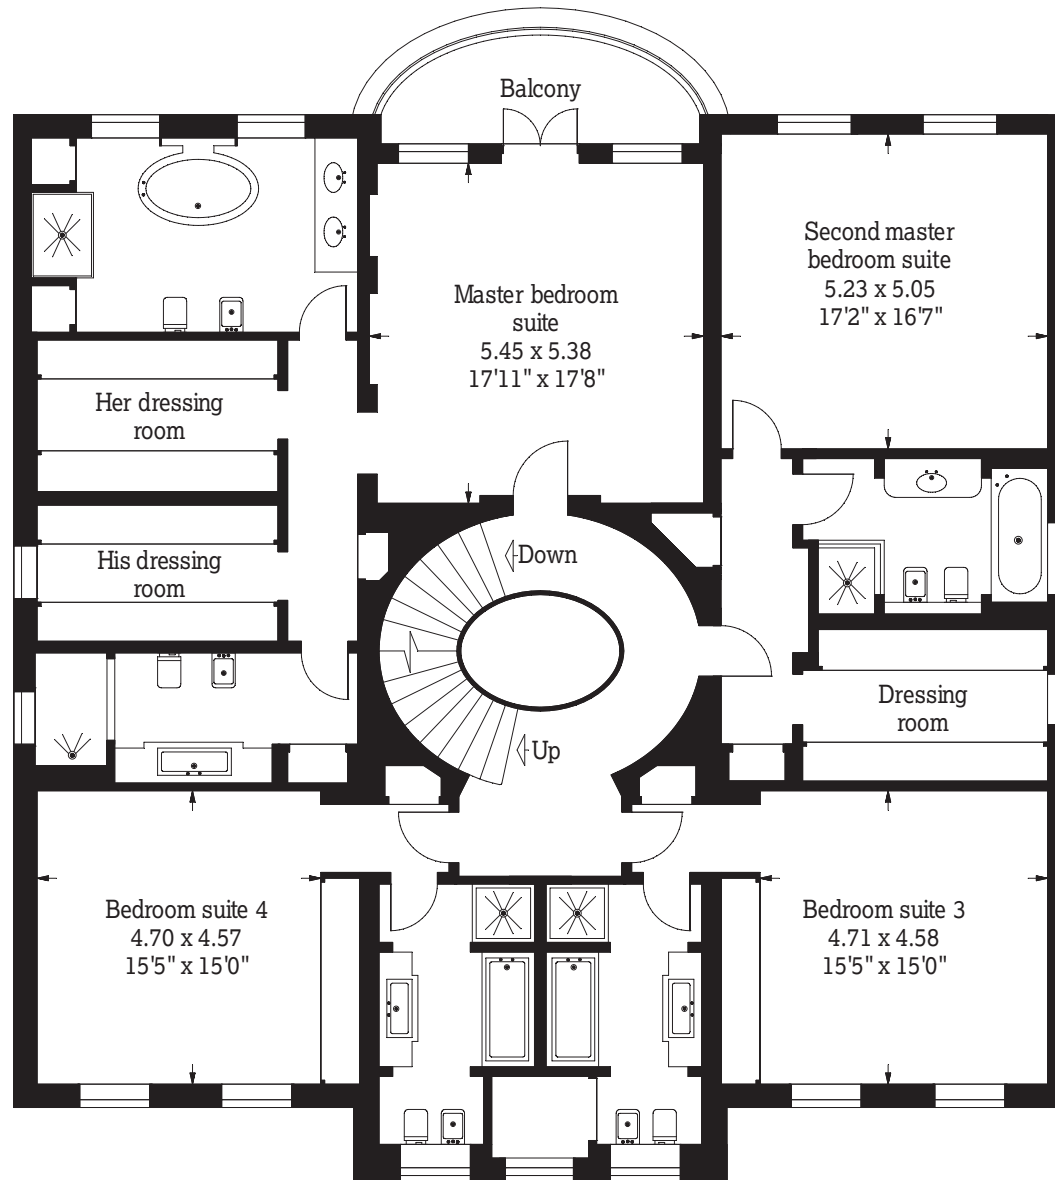

Masterplan

Approximate site area 0.36 Acres (1450 sq.m)
Approximate internal area 1393.5 sq.m (15000 sq.ft)
For identification purposes only. Not to scale.

Lower ground floor

For identification purposes only. Not to scale.

Ground floor

For identification purposes only. Not to scale.

First floor

For identification purposes only. Not to scale.

Second floor

For identification purposes only. Not to scale.