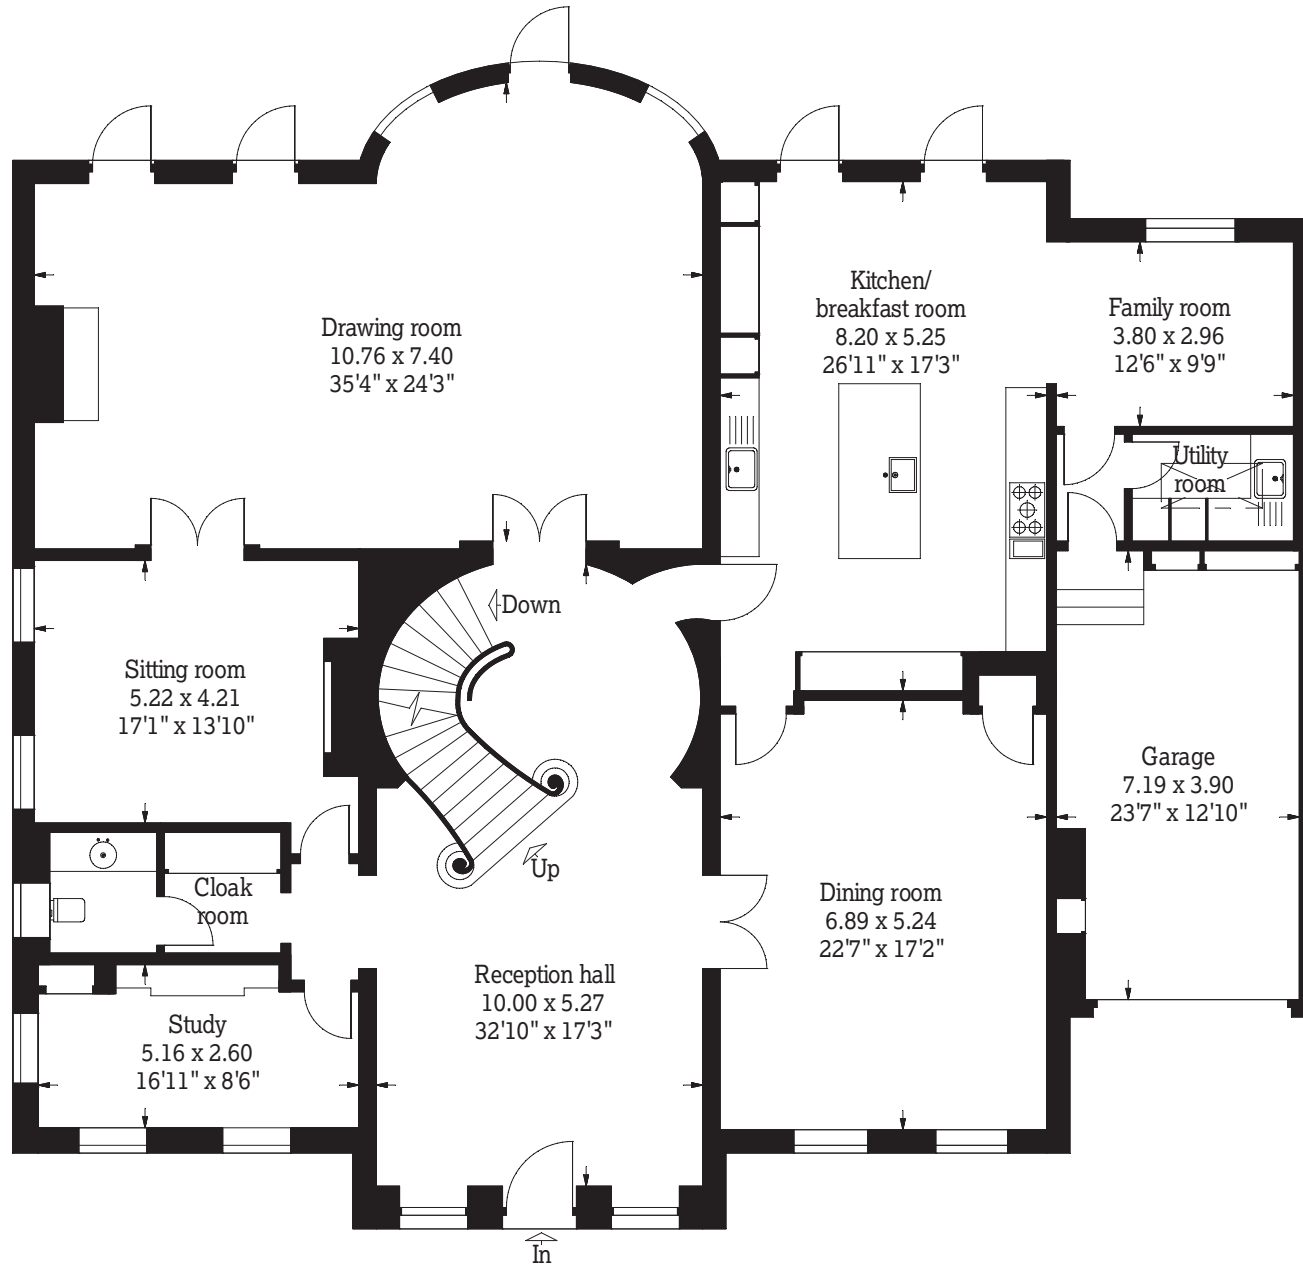

Masterplan

Approximate site area 0.36 Acres (1450 sq.m)
Approximate internal area 1393.5 sq.m (15000 sq.ft)
For identification purposes only. Not to scale.

Lower ground floor

For identification purposes only. Not to scale.

Ground floor

For identification purposes only. Not to scale.

First floor

For identification purposes only. Not to scale.

Second floor

For identification purposes only. Not to scale.