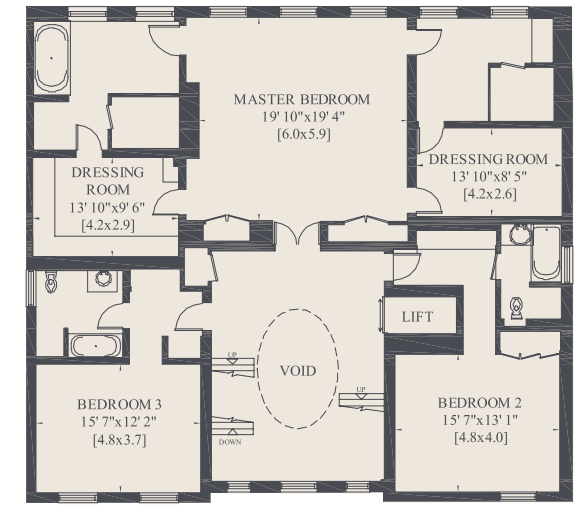

MANSFIELD HOUSE | WILDWOOD ROAD NW11

GROSS INTERNAL AREA - 1,079 SQUARE METRES, 11,609 SQUARE FEET

LOWER GROUND FLOOR

GROUND FLOOR

SECOND FLOOR

FIRST FLOOR