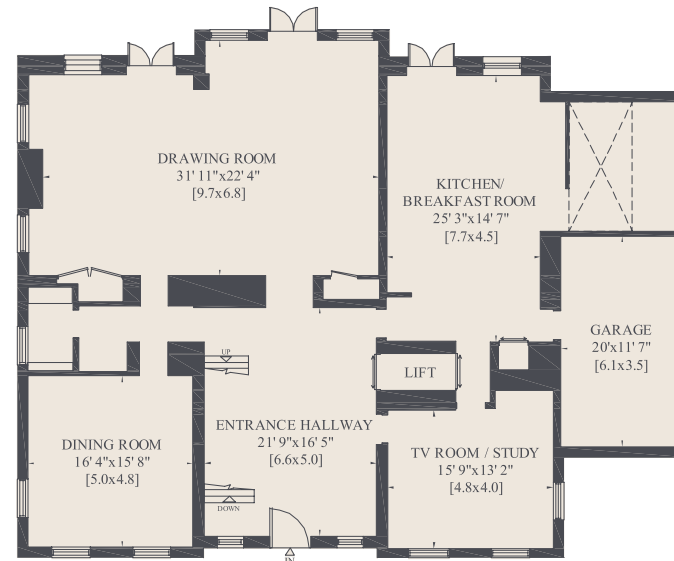

MANSFIELD HOUSE | WILDWOOD ROAD NW11

GROSS INTERNAL AREA - 1,079 SQUARE METRES, 11,609 SQUARE FEET

LOWER GROUND FLOOR

GROUND FLOOR

SECOND FLOOR

FIRST FLOOR