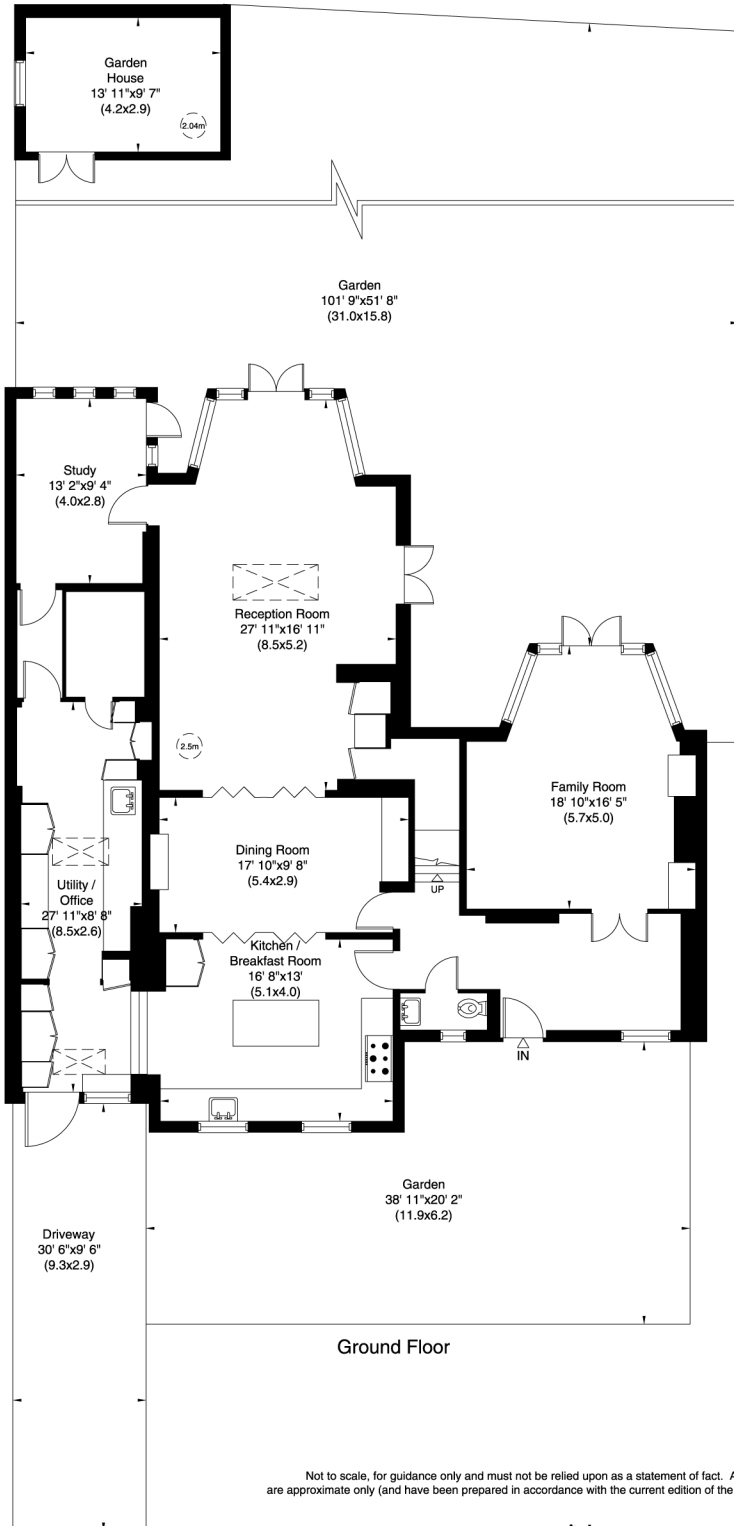

HEATHGATE LONDON NW11

Gross internal area (approx.)
3661 Sq ft (340 Sq m) Including Garden House

Gross internal area (approx.)
3527 Sq ft (328 Sq m) Excluding Garden House

Second Floor