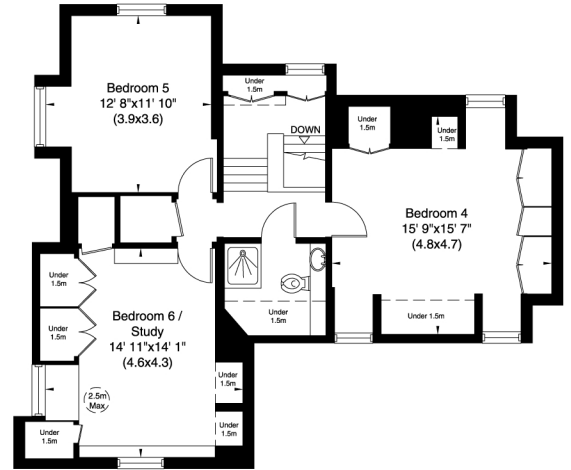

HEATHGATE LONDON NW11

Gross internal area (approx.)
3661 Sq ft (340 Sq m) Including Garden House

Gross internal area (approx.)
3527 Sq ft (328 Sq m) Excluding Garden House

Second Floor