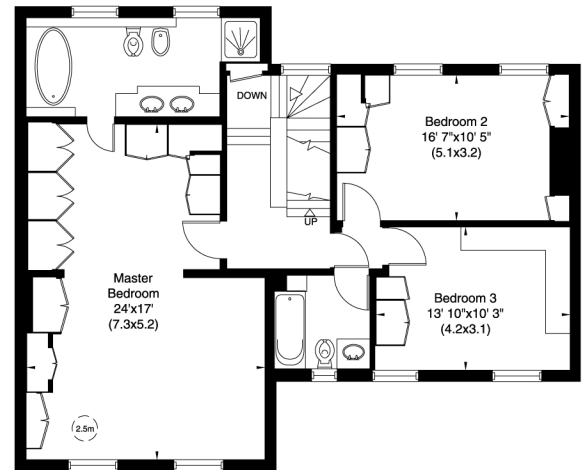

Second Floor

First Floor