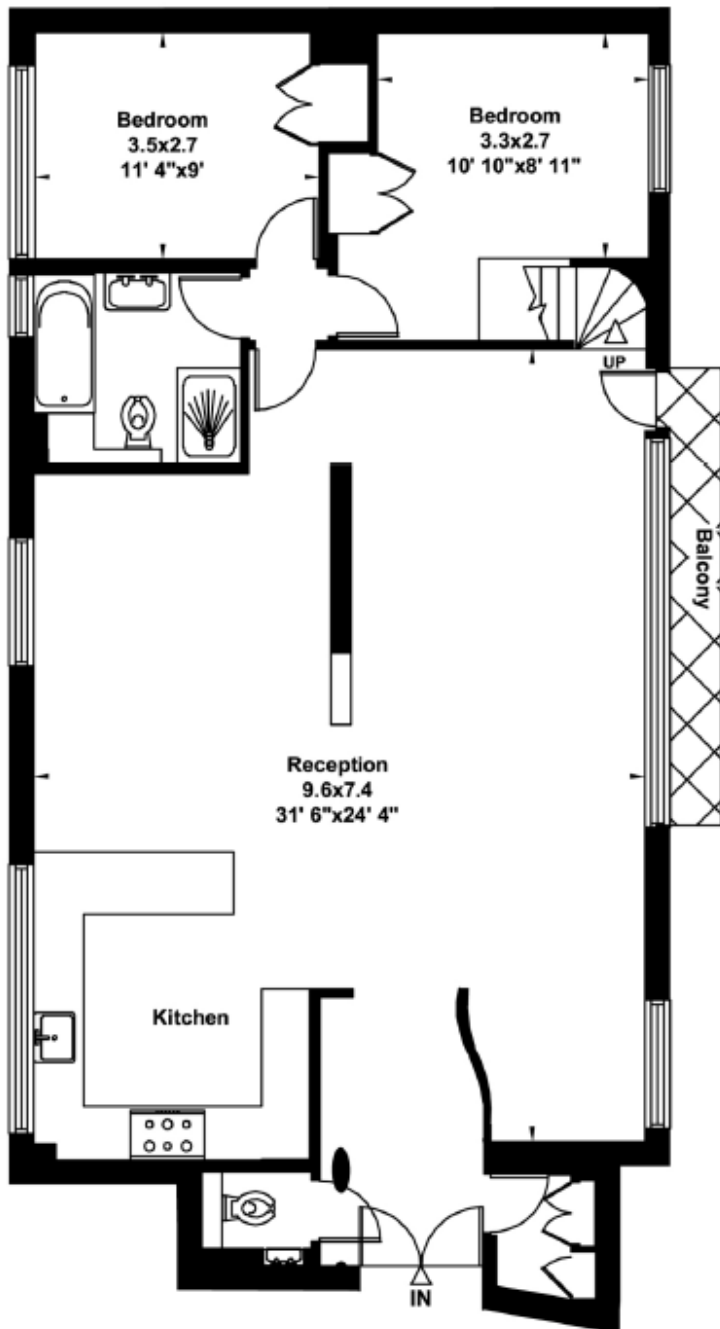

23 High Point North Hill, N6

Gross internal area (approx.)

167 Sq m (1800 Sq ft)

For identification only, Not to Scale

The Capital Group

Sixth Floor

Seventh Floor