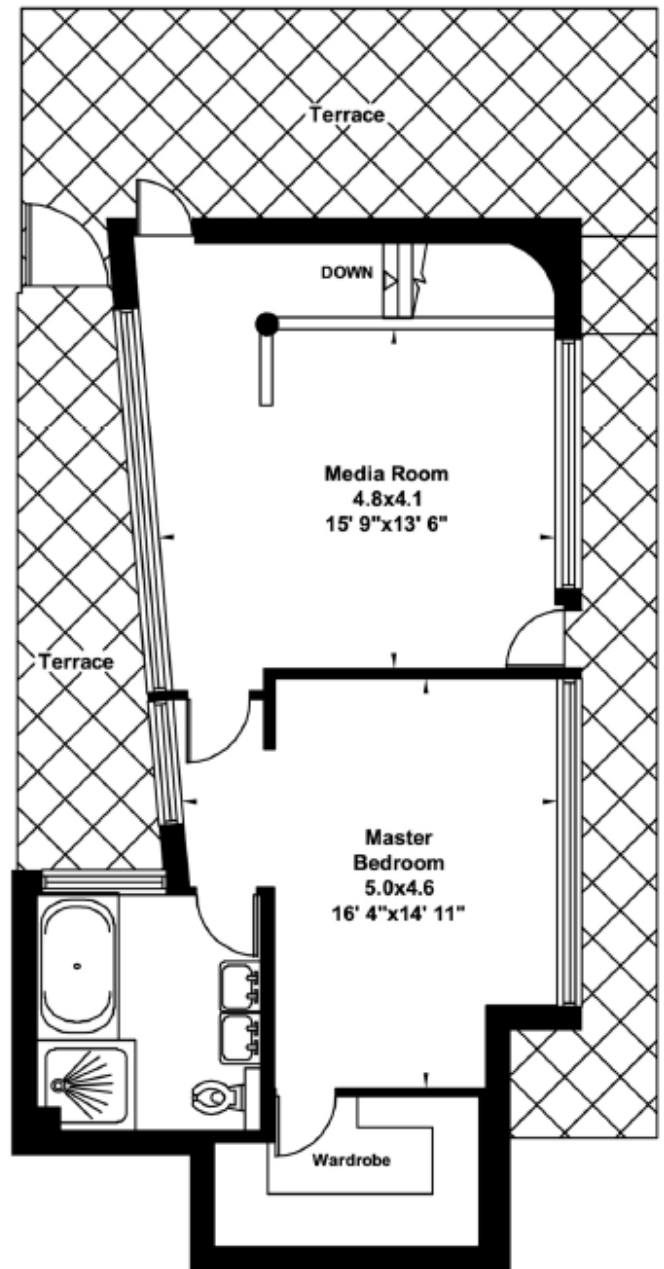

23 High Point North Hill, N6

Gross internal area (approx.)

167 Sq m (1800 Sq ft)

For identification only, Not to Scale

The Capital Group

Sixth Floor

Seventh Floor