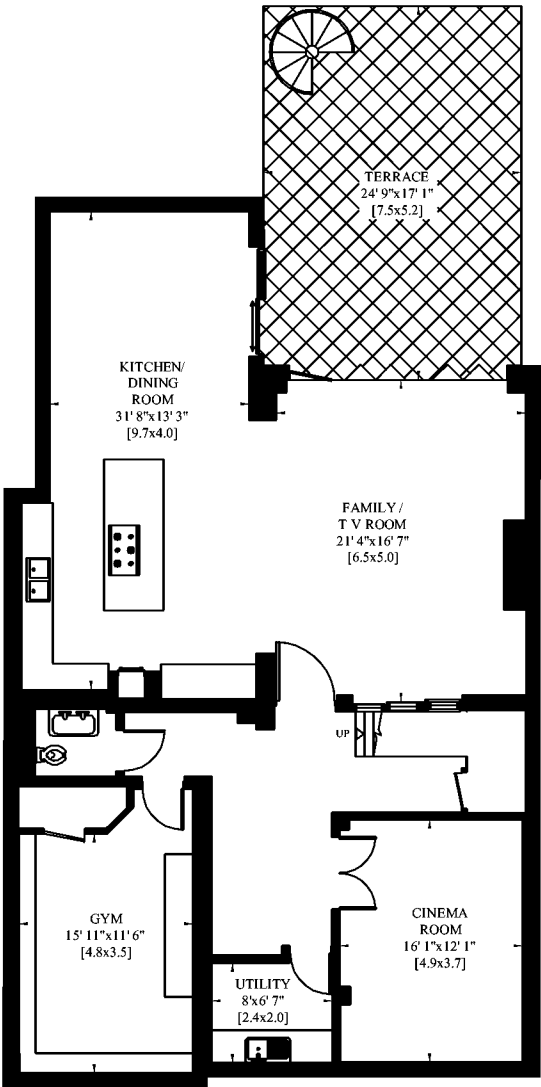

HOLNE CHASE  
LONDON N2

Gross Internal Area: 463 Sq. metres  
(Not including Eaves) 4983 Sq. feet

LOWER GROUND FLOOR

GROUND FLOOR