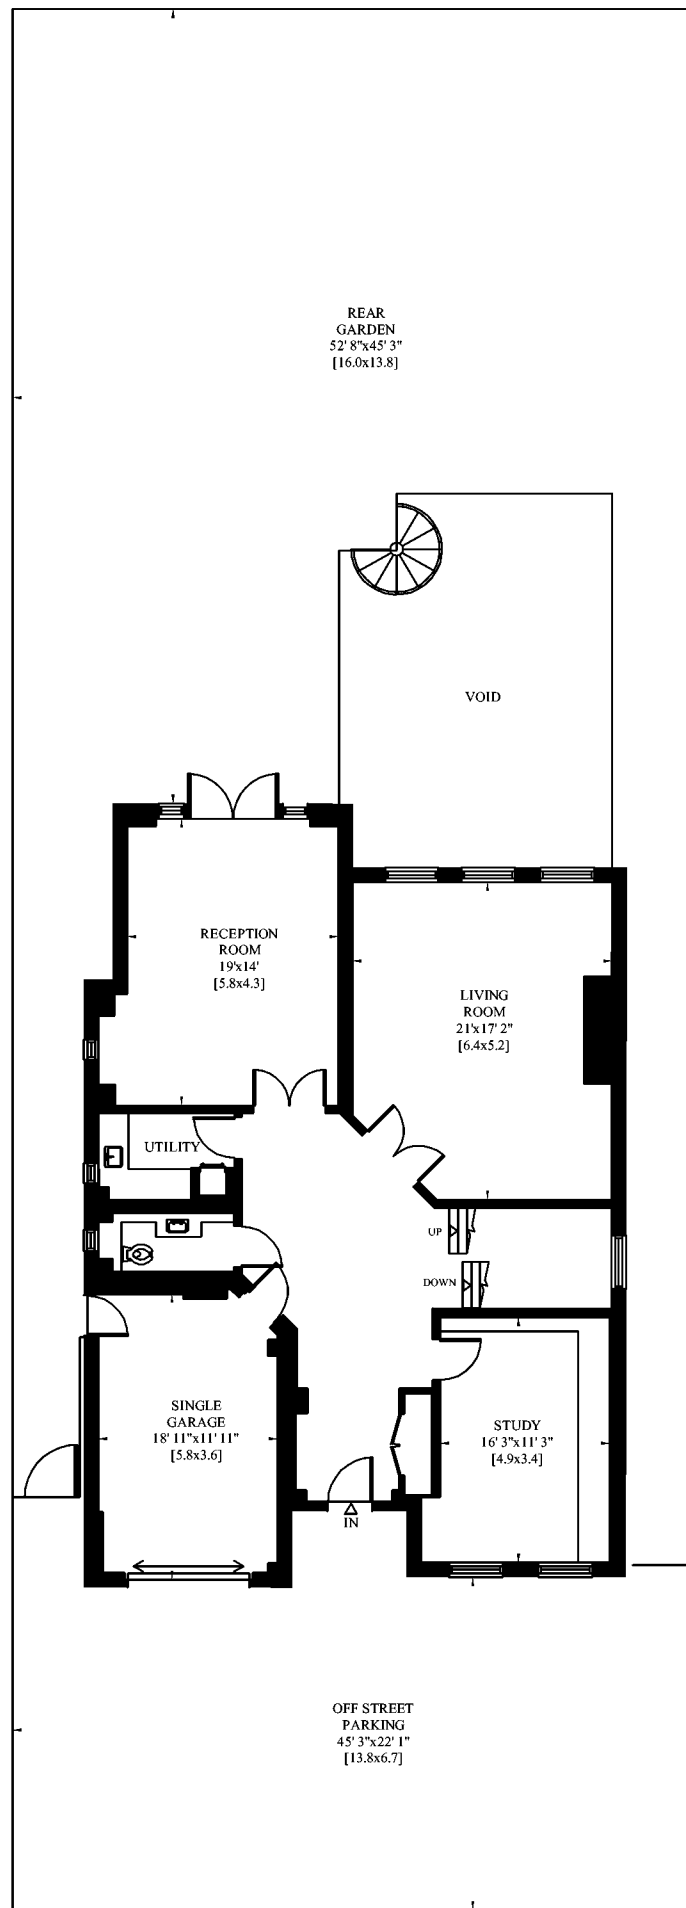

HOLNE CHASE  
LONDON N2

Gross Internal Area: 463 Sq. metres  
(Not including Eaves) 4983 Sq. feet

LOWER GROUND FLOOR

GROUND FLOOR