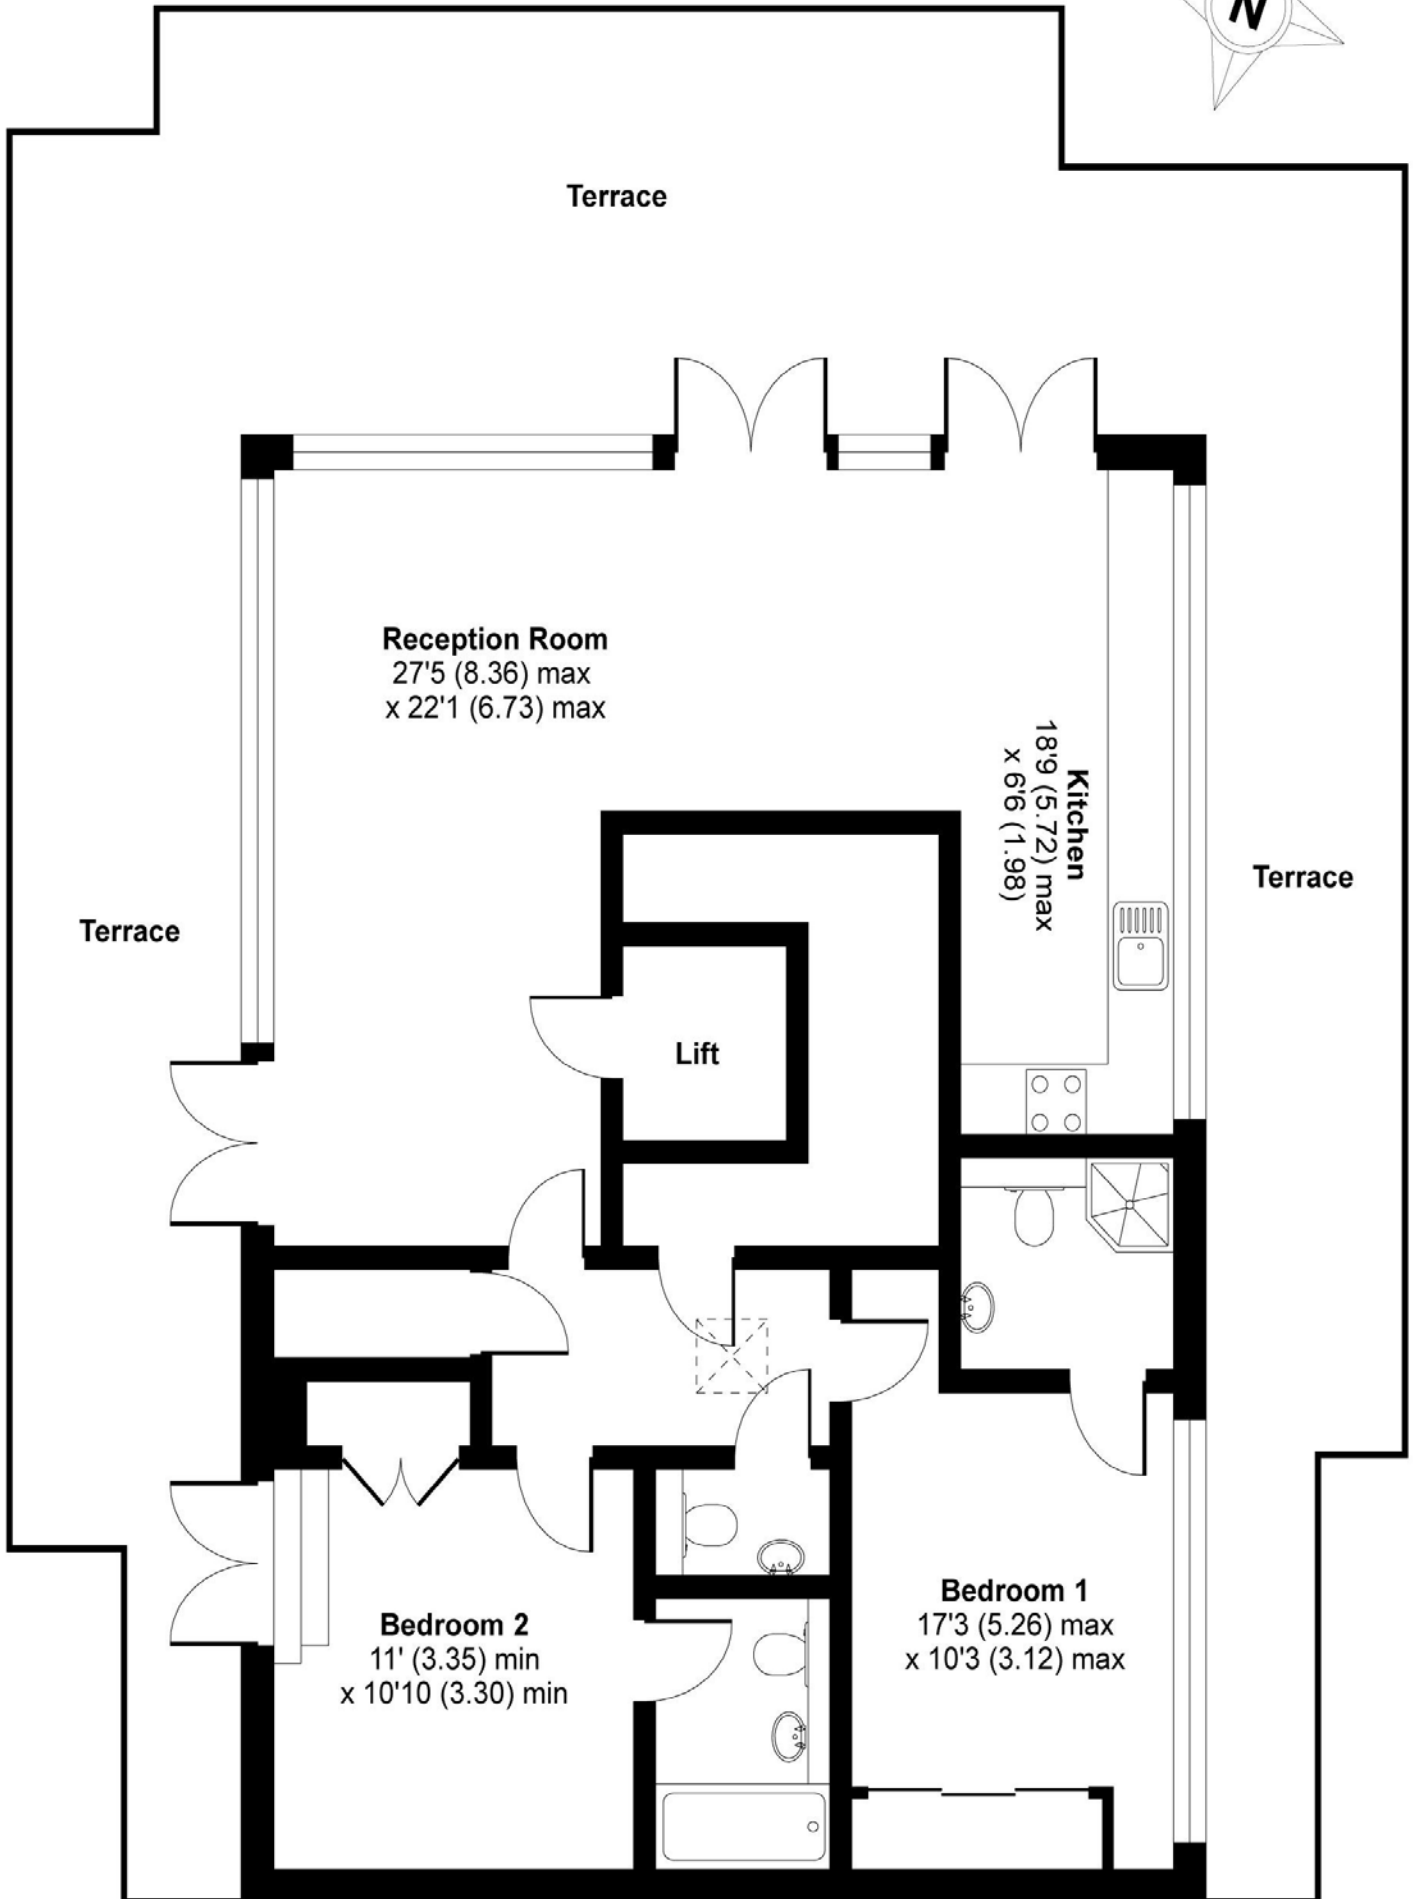

Heath Cut Lodge, North End Way NW3

APPROX. GROSS INTERNAL FLOOR AREA 1090 SQFT / 101.2 SQM

THIRD FLOOR