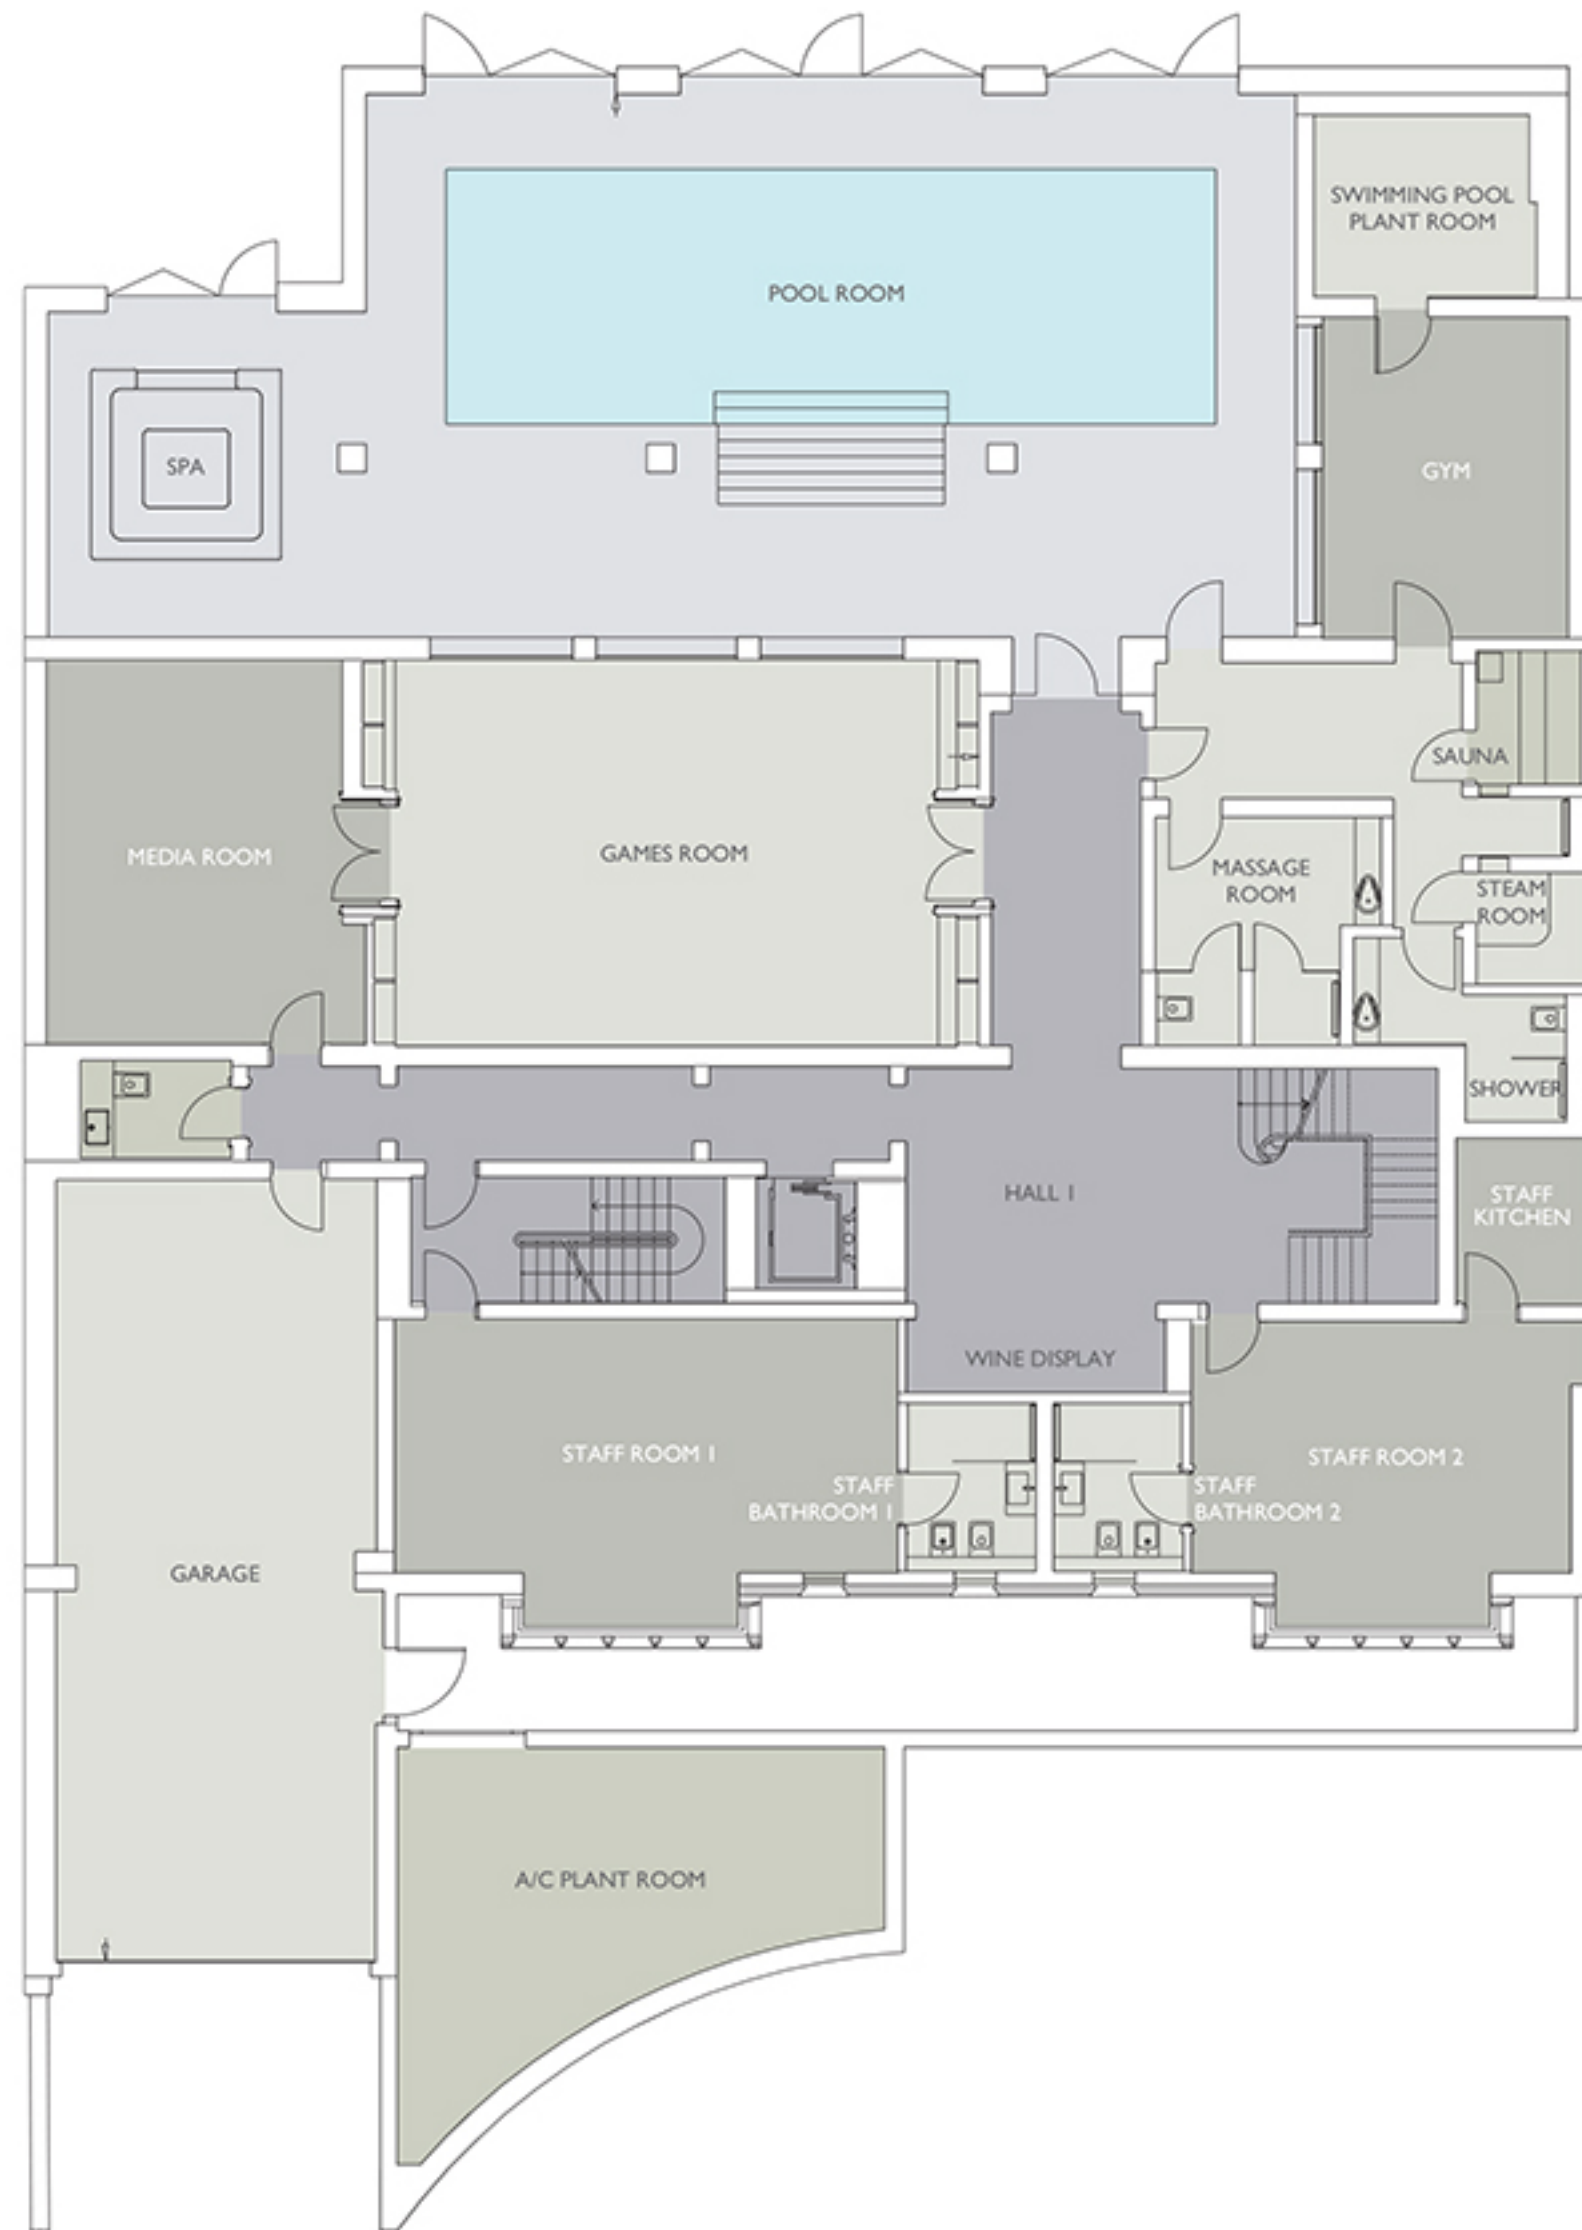

## LOWER GROUND FLOOR

|                     |                 |  |
|---------------------|-----------------|--|
| <b>Pool Room</b>    |                 |  |
| 19.30m x 8.4m       | 63'32" x 27'55" |  |
| <b>Media Room</b>   |                 |  |
| 5.95m x 4.95m       | 19'52" x 16'24" |  |
| <b>Games Room</b>   |                 |  |
| 9.52m x 5.97m       | 31'23" x 19'58" |  |
| <b>Gym</b>          |                 |  |
| 4.96m x 3.80m       | 16'27" x 12'46" |  |
| <b>Staff Room 1</b> |                 |  |
| 7.80m x 4.75m       | 25'59" x 15'58" |  |
| <b>Staff Room 2</b> |                 |  |
| 6.15m x 4.72m       | 20'17" x 15'48" |  |
| <b>Garage</b>       |                 |  |
| 12.10m x 4.96m      | 39'70" x 16'27" |  |
| <b>TOTAL AREA</b>   |                 |  |
| 595 sq m            | 6,404 sq ft     |  |

## GROUND FLOOR

### Drawing Room

9.70m x 7.60m      31'82" x 24'93"

### Dining Room

8.10m x 5.50m      26'57" x 18'04"