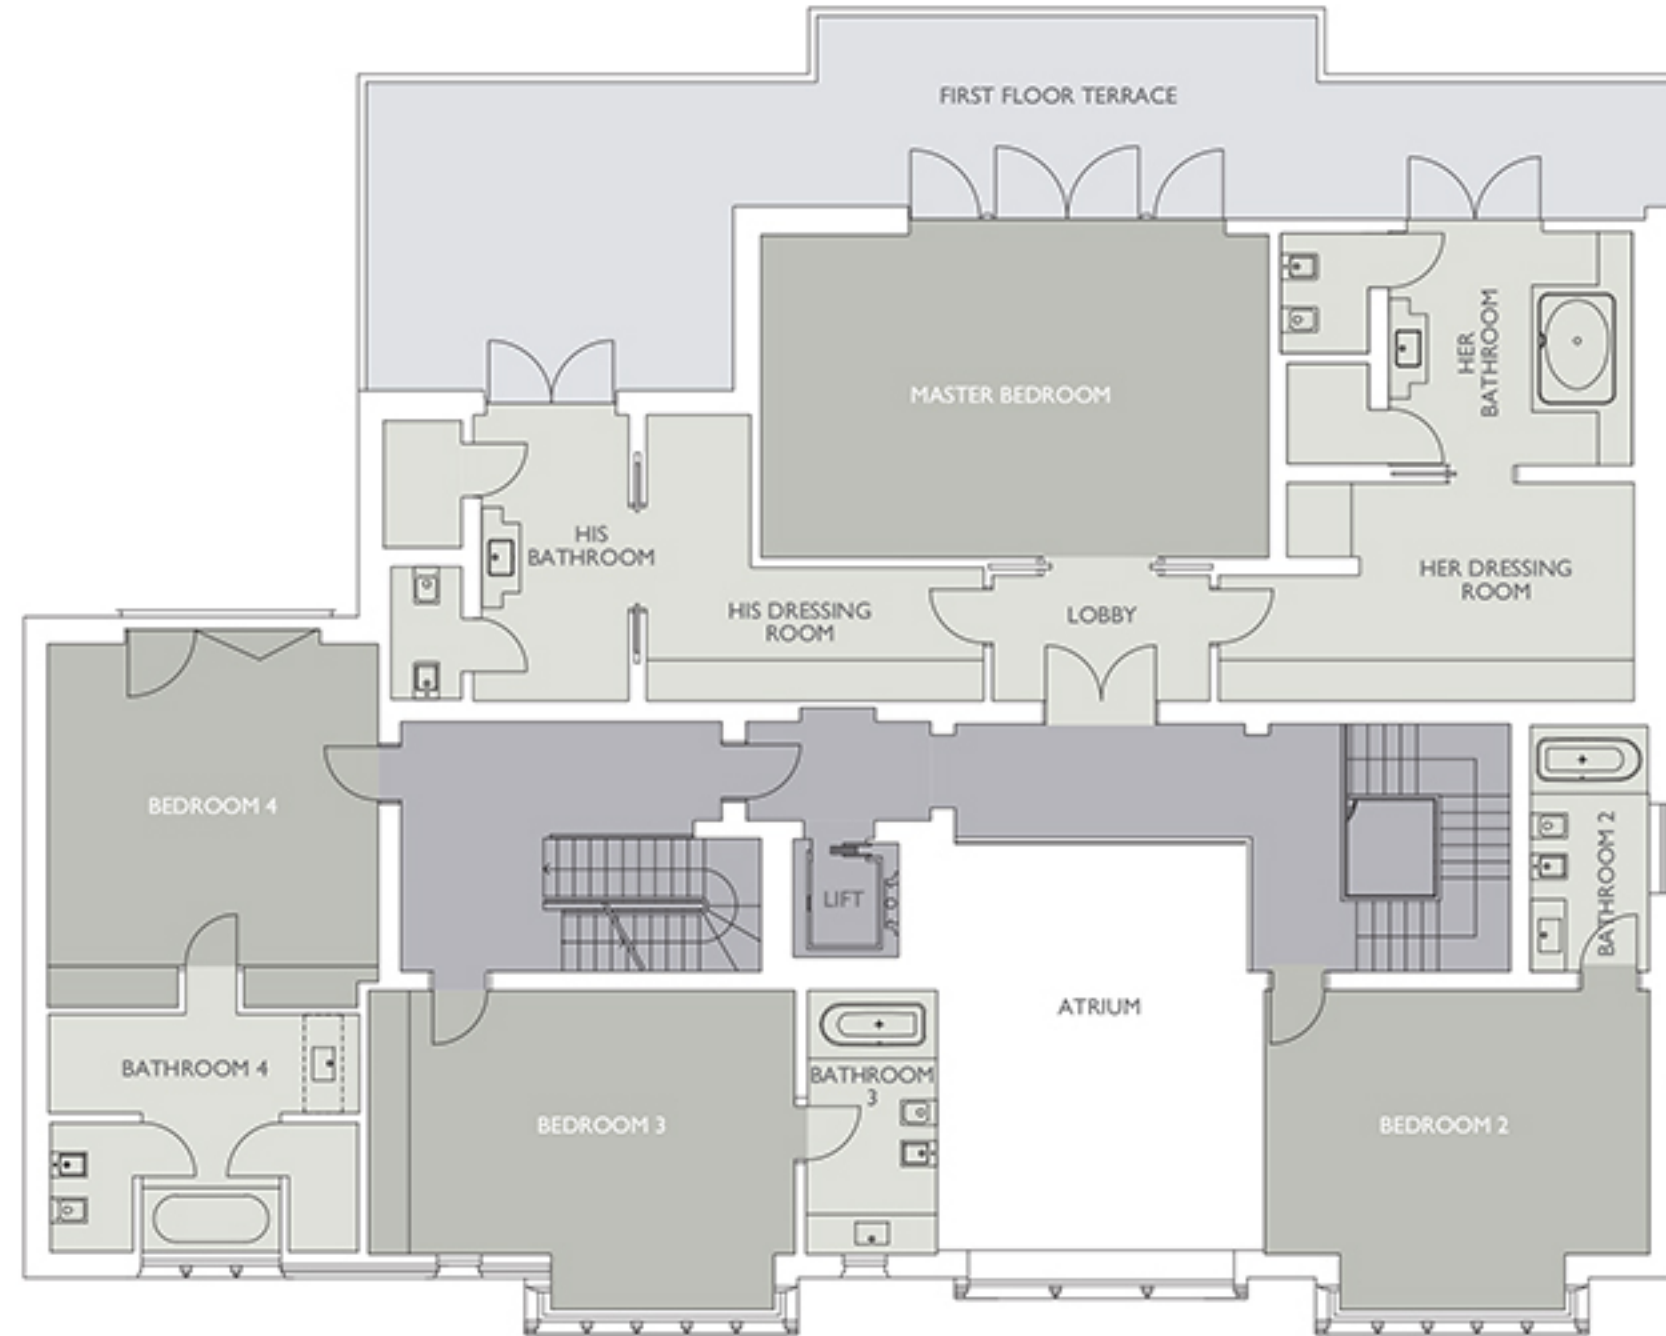

FIRST FLOOR

Master Bedroom

7.46m x 4.75m   24'47" x 15'58"

Bedroom 2

5.66m x 4.70m   18'57" x 15'42"

Bedroom 3

6.27m x 4.70m   20'57" x 15'42"

Bedroom 4

5.34m x 4.86m   17'51" x 15'94"

TOTAL AREA

324 sq m   3,487 sq ft