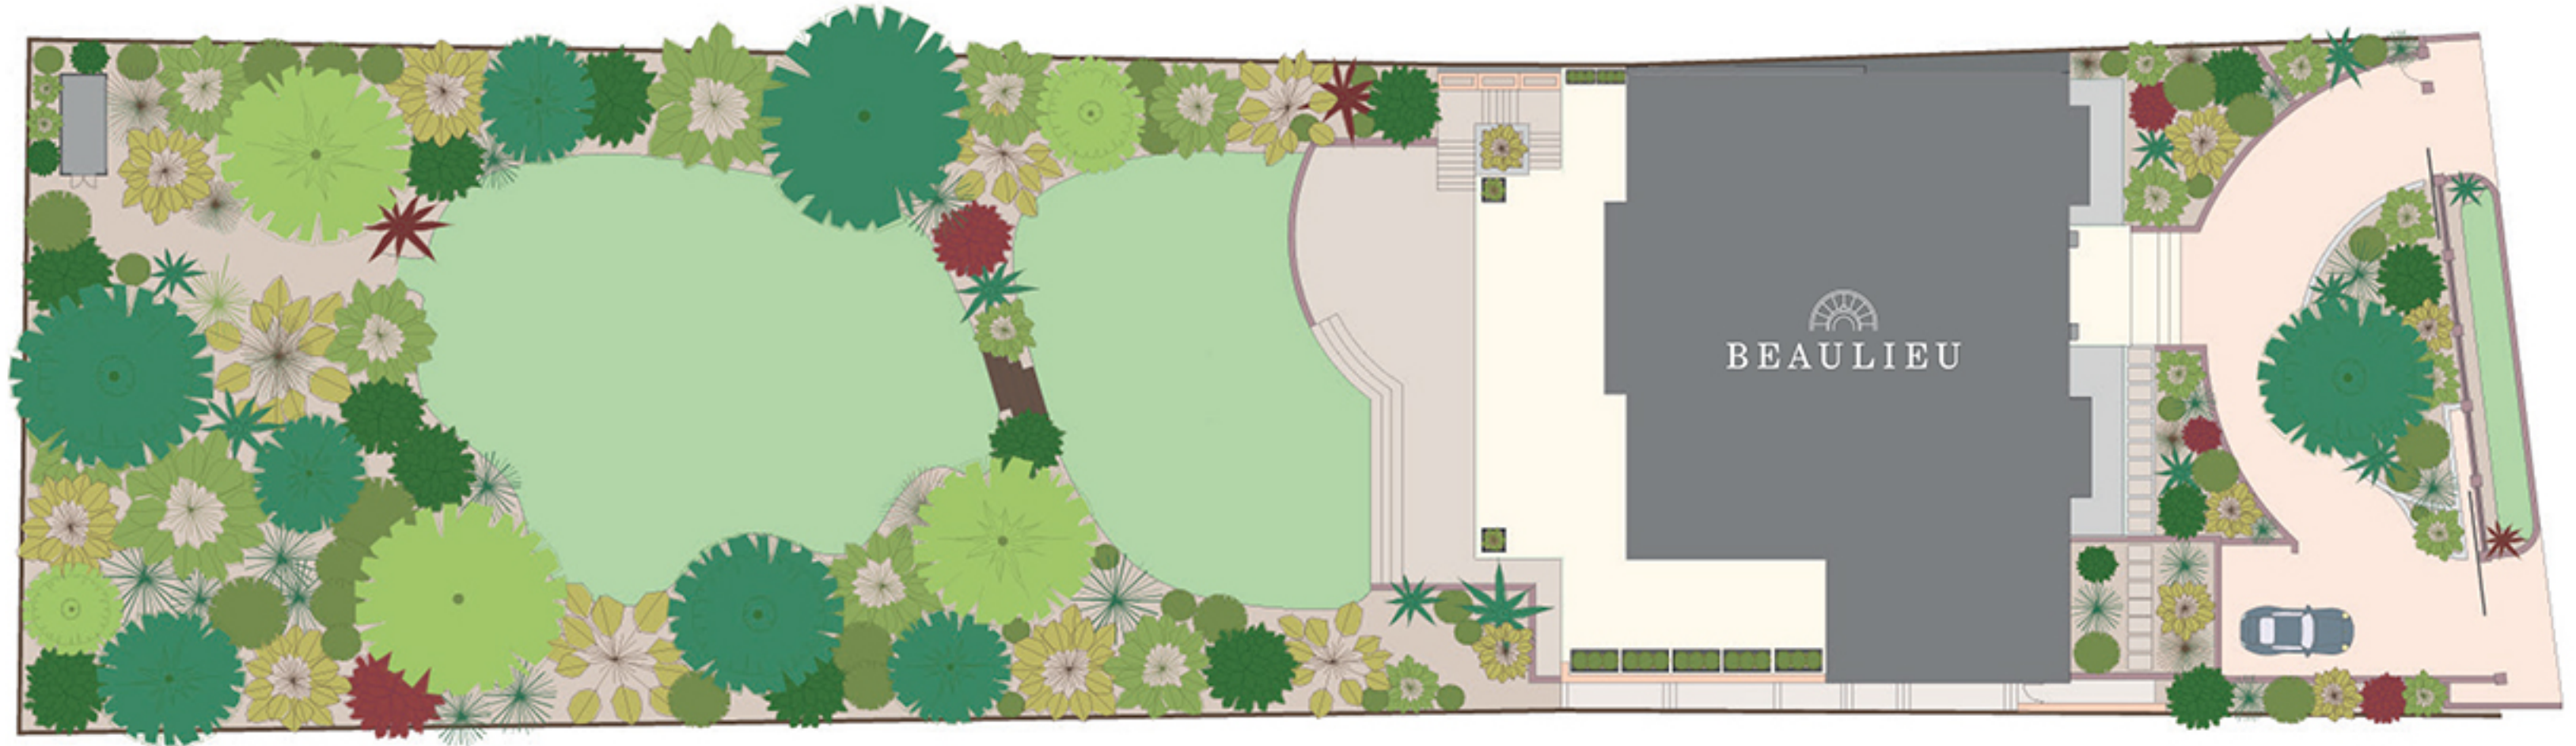

### TOTAL AREA

105 sq m      1,130 sq ft

# SITE PLAN

TOTAL GROSS AREA

6,475 sq m

0.63 Acres

TOTAL GROSS INTERIOR AREA

1,650 sq m

17,755 sq ft

64.0m (210ft)  
Approx.

17.7m (58ft)  
Approx.

17.0 m (56ft)  
Approx.