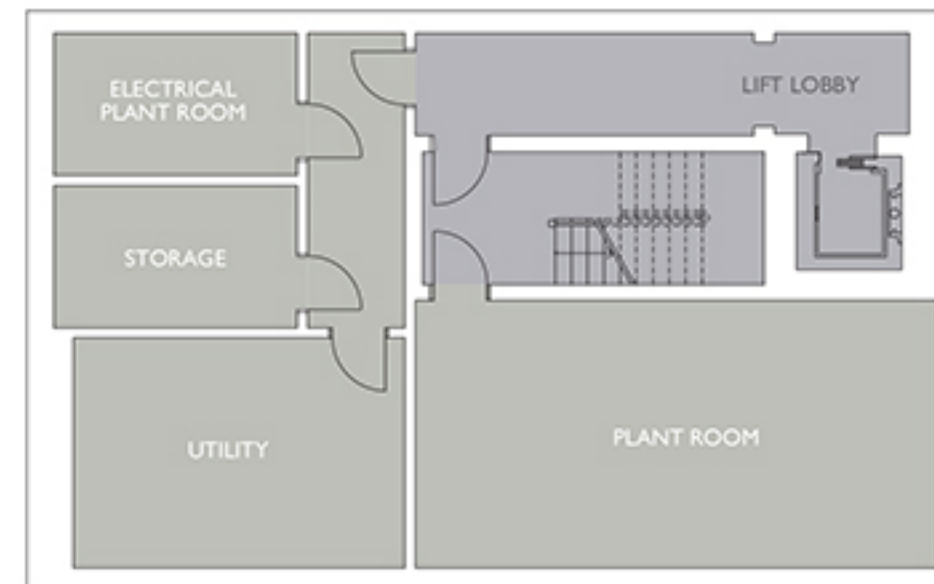

UTILITY FLOOR

TOTAL AREA

105 sq m   1,130 sq ft