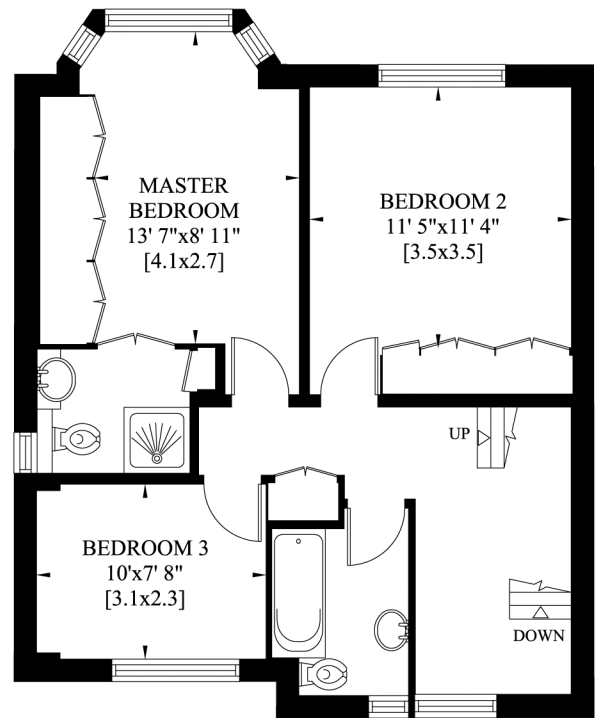

# BRIM HILL LONDON N2

Gross Internal Area: 158 Sq. metres  
1698 Sq. feet

**SECOND FLOOR**

**FIRST FLOOR**