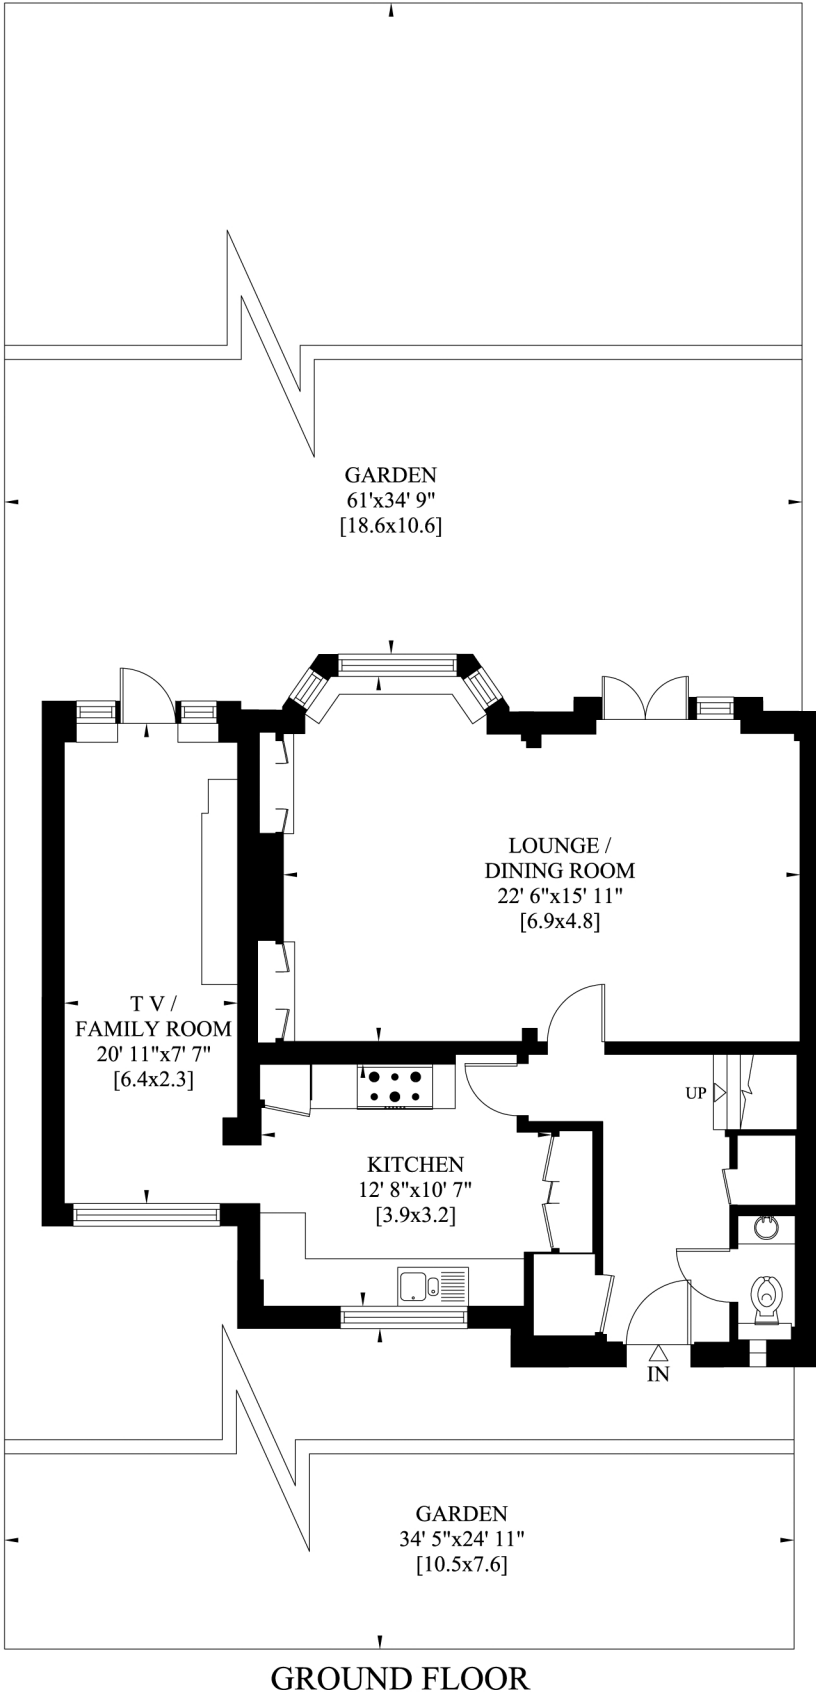

# BRIM HILL LONDON N2

Gross Internal Area: 158 Sq. metres  
1698 Sq. feet

**SECOND FLOOR**

**FIRST FLOOR**