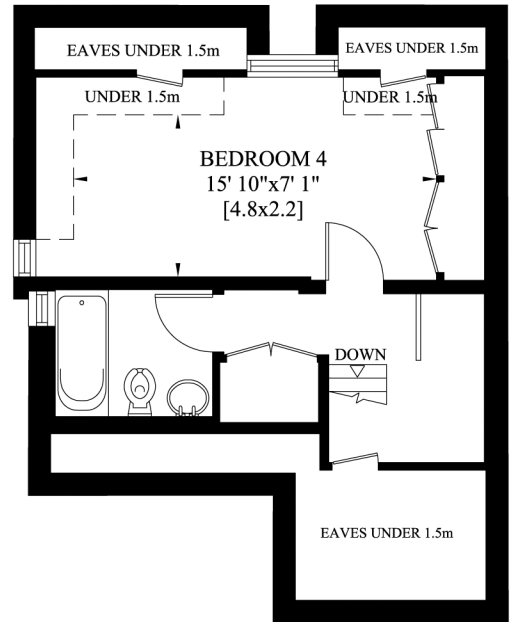

# BRIM HILL LONDON N2

Gross Internal Area: 158 Sq. metres  
1698 Sq. feet

**SECOND FLOOR**

**FIRST FLOOR**